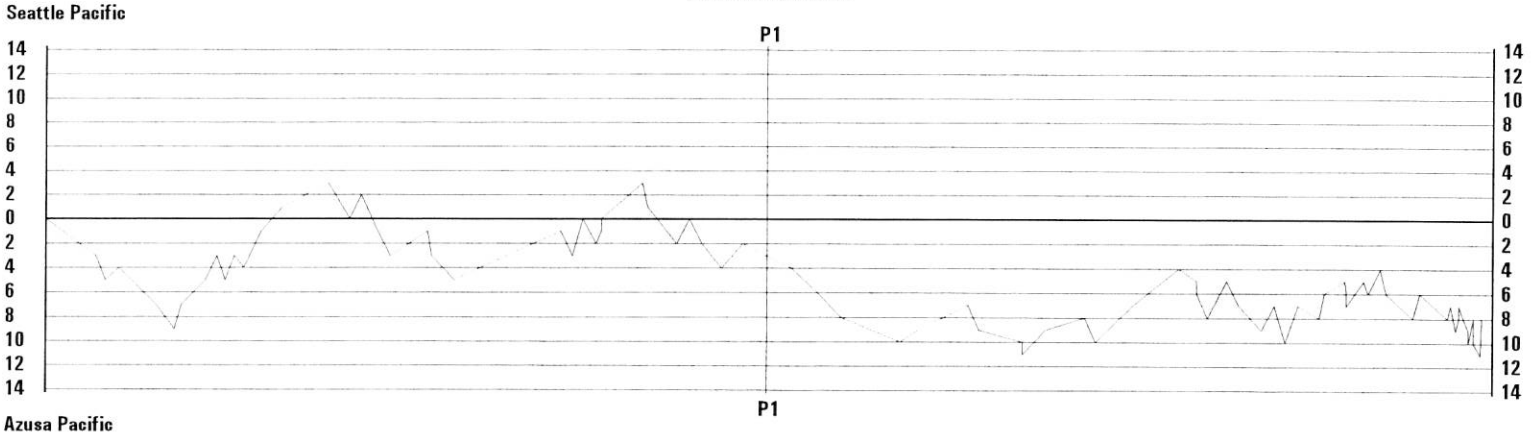

Num	Name	POS	Num	Name	POS
3*	Ajene Robertson	F	33*	Brad Alley	F
32*	Jeff McBroom	F	54*	Micah Sullivan	F
42*	Churck Carter	C	42*	Nate Getz	C
22*	Ryan Sowards	G	44*	Jason Boswell	G
23*	Ben Scheffler	G	55*	T.J. Walker	G
4	Abe Fox	F	30	Corey Smith	G
10	Eric McCauley	G	45	Justin Leslie	C
14	Kelsey Backen	G	3	Andy Newman	G
15	Jeff Bukoski	G	34	Jeremy DeVries	F
20	Aaron Bellessa	G	22	Ty Clark	F
30	Cory Riedberger	G	11	Jon Dean	G
33	Dirk Been	G	52	Matt Reed	C
34	Kory Leadon	F	40	Bryan Lucas	C
40	Dan Claridge	F			
50	Bruce Zabukovec	C			

SCORING TIMELINE

	##	Name	Action	Score	Clock	Score	##	Name	Action	
				0	1 18:36	3	54	M Sullivan	3Pt Made	(T Walker Assist)
				0	1 18:20	5	55	T Walker	Layup(R) Made	
		42	C Carter	FT Made	1 17:58	5				
				1	1 16:56	8	44	J Boswell	3Pt Made	(T Walker Assist)
				1	1 16:25	10	55	T Walker	FG Made	(B Alley Assist)
		3	A Robertson	FG Made	3 16:13	10				
(R Sowards Assist)		42	C Carter	FG Made	5 15:33	10				
(B Scheffler Assist)		22	R Sowards	FG Made	7 15:14	10				
				7	1 15:00	12	54	M Sullivan	FG Made	(J Boswell Assist)
(A Robertson Assist)		40	D Claridge	Layup(L) Made	9 14:44	12				
				9	1 14:29	13	44	J Boswell	FT Made	
		32	J McBroom	3Pt Made	12 14:00	13				
(E McCauley Assist)		40	D Claridge	FG Made	14 13:24	13				
(A Robertson Assist)		40	D Claridge	Layup(L) Made	16 12:09	13				
				16	1 11:33	16	3	A Newman	3Pt Made	
		32	J McBroom	FG Made	18 11:14	16				
				18	1 10:47	19	30	C Smith	3Pt Made	(J Leslie Assist)
				18	1 10:25	21	45	J Leslie	Layup(R) Made	(J DeVries Assist)
		42	C Carter	FG Made	20 9:24	21				
				20	1 9:18	23	22	T Clark	Layup(R) Made	
(A Bellessa Assist)		23	B Scheffler	Layup(R) Made	20 8:40	25	42	N Getz	FG Made	(A Newman Assist)
		32	J McBroom	FG Made	22 7:13	25				
				24	1 5:42	25				
(B Scheffler Assist)		32	J McBroom	3Pt Made	24 5:23	27	40	B Lucas	Layup(R) Made	(J Boswell Assist)
				27	1 5:06	27				
				27	1 4:44	29	40	B Lucas	FG Made	
		42	C Carter	FT Made	28 4:35	29				
		42	C Carter	FT Made	29 4:35	29				
		22	R Sowards	3Pt Made	32 3:28	29				
				32	1 3:19	31	40	B Lucas	FG Made	(B Alley Assist)
(R Sowards Assist)		40	D Claridge	FG Made	32 2:31	34	55	T Walker	3Pt Made	
				34	1 2:10	34				
				34	1 1:48	36	33	B Alley	FG Made	
				34	1 1:16	38	54	M Sullivan	FG Made	
		3	A Robertson	FG Made	36 0:41	38				
				36	2 19:20	40	42	N Getz	Layup(L) Made	(B Alley Assist)
				36	2 18:37	42	55	T Walker	FG Made	
				36	2 17:58	44	44	J Boswell	FG Made	
				36	2 16:21	46	55	T Walker	FG Made	
				37	2 15:50	46				
(E McCauley Assist)		3	A Robertson	FT Made	39 14:26	46				
				39	2 14:08	48	44	J Boswell	Layup(R) Made	
				39	2 12:55	49	34	J DeVries	FT Made	
				39	2 12:55	50	34	J DeVries	FT Made